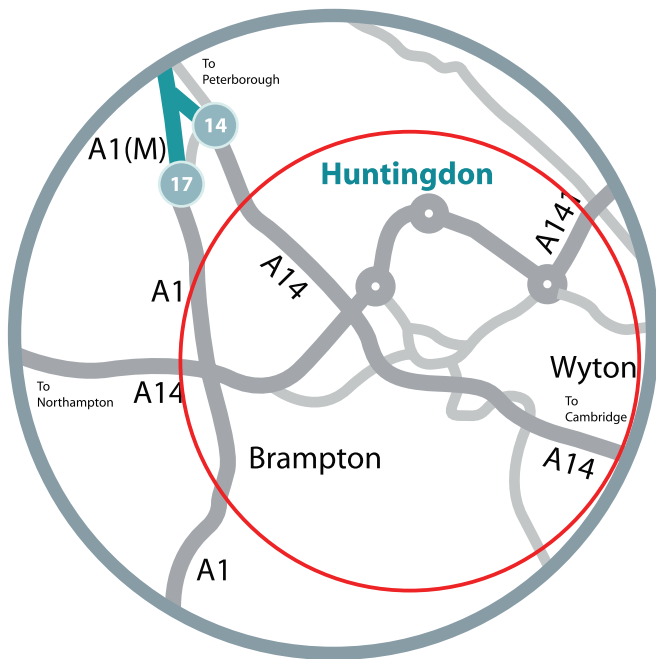

College of Management and Technology

RAF Wyton Training Centre

By Road

From the North (A1 Southbound). From the South (A1 Northbound). From the West (A14 Westbound). Proceed to the A1/A14 intersection, the 'Brampton Hut' roundabout, take the exit sign posted Huntingdon, continue to the next roundabout ('Spittals Interchange'), continue straight over (sign posted Huntingdon) to the next roundabout. Head straight over, taking the exit sign posted 'March A141', continue straight over a small local roundabout before arriving at a larger roundabout. Head straight over and down the hill, at the bottom take the first exit off the roundabout, sign posted A141/RAF Wyton, and head up Wyton hill, at the top take the third exit off the roundabout, sign posted RAF Wyton/B1090. After a few hundred meters turn left at the roundabout, in to the RAF Wyton main entrance.

From the West (A14 Eastbound). Leave the A14 at the St Ives junction, take the first left at the roundabout, sign posted St Ives, which will take you over a flyover crossing the A14. Continue on this road, at the next roundabout head straight over towards St Ives, crossing the river bridge. At the roundabout head straight over, at the next roundabout, take the first exit marked 'All Routes'. Continue until the next roundabout, take the first exit, which leads almost immediately to a second roundabout, take the second

exit marked 'RAF Wyton'. At the next small roundabout, continue on the same road by taking the first exit. The road continues through a residential area and past a school, before terminating at a T-Junction with traffic lights, turn right on to the A1123 towards Huntingdon. Take the next right hand turn on to the B1090, sign posted 'RAF Wyton', continue to a roundabout and turn right in to the RAF Wyton main entrance.