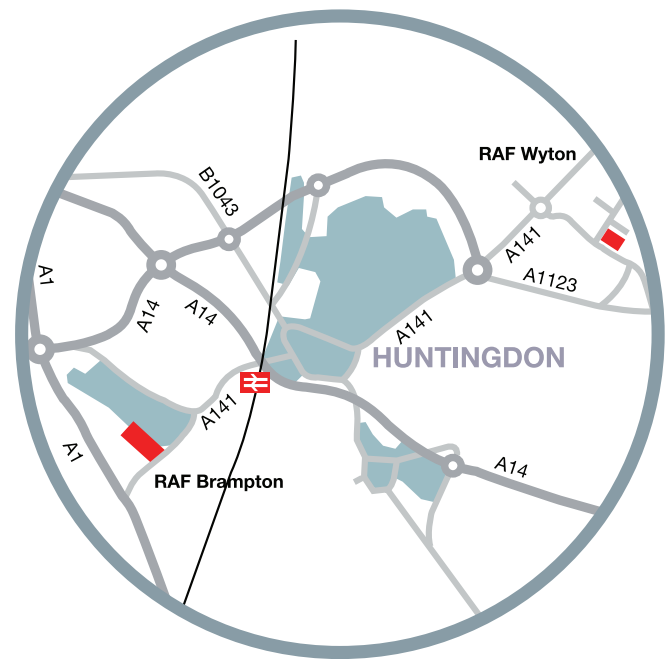

College of Management and Technology

RAF Wyton Training Centre

By Road

From the North (A1 Southbound). From the South (A1 Northbound). From the West (A14 Westbound). Proceed to the A1/A14 intersection, the 'Brampton Hut' roundabout, take the exit sign posted Huntingdon, continue to the next roundabout ('Spittals Interchange'), continue straight over (sign posted Huntingdon) to the next roundabout. Head straight over, taking the exit sign posted 'March A141', continue straight over a small local roundabout before arriving at a larger roundabout. Head straight over and down the hill, at the bottom take the first exit off the roundabout, sign posted A141/RAF Wyton, and head up Wyton hill, at the top take the third exit off the roundabout, sign posted RAF Wyton/B1090. After a few hundred meters turn left at the roundabout, in to the RAF Wyton main entrance.

From the West (A14 Eastbound). Leave the A14 at the St Ives junction, take the first left at the roundabout, sign posted St Ives, which will take you over a flyover crossing the A14. Continue on this road, at the next roundabout head straight over towards St Ives, crossing the river bridge. At the roundabout head straight over, at the next roundabout, take the first exit marked 'All Routes'. Continue until the next roundabout, take the first exit, which leads almost immediately to a second roundabout, take the second

exit marked 'RAF Wyton'. At the next small roundabout, continue on the same road by taking the first exit. The road continues through a residential area and past a school, before terminating at a T-Junction with traffic lights, turn right on to the A1123 towards Huntingdon. Take the next right hand turn on to the B1090, sign posted 'RAF Wyton', continue to a roundabout and turn right in to the RAF Wyton main entrance.